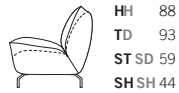

UPHOLSTERY

A more casual and supple upholstery with a smooth surface and typical undulations.

FEET

Metal feet H 15.5
in 5 versions:

- shiny chrome
- nickel satined (stainless steel look)
- black chrome-plated
- black chrome-plated satin (matt)
- powder coated matt black