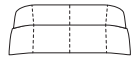

**EINZELSOFAS
SINGLE SOFAS**

BW 228 / 208 / 188