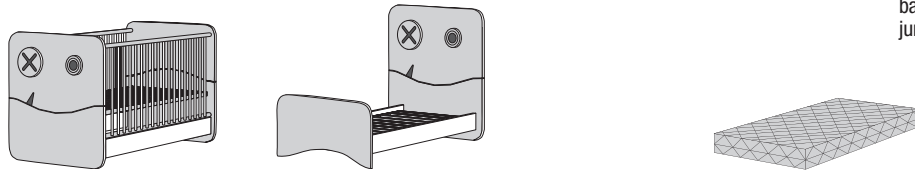

Baby's bed, mattress

Baby's bed incl. 3 times height adjustable base frame, detachable bars and convertible sides; lying surface: 70 x 140 cm

Mattress cover (100 % cotton/satin quilted on Polyester fleece), suitable for allergy sufferers, with all-round high-quality Keder seam, removable and washable with mild detergent up to 60° C, cold foam of mattress core with needle felt sheet on one side

Baby's bed convertible to junior's bed

Reversible mattress:
baby's side: medium-soft
junior's side: firm

Article	Baby's bed		Mattress	
H x W x D in cm	88 x 80 x 144		for lying surface: 70 x 140 cm	
Order no./RRP *	Order no.	RRP *	Order no.	RRP *
	55883		588	