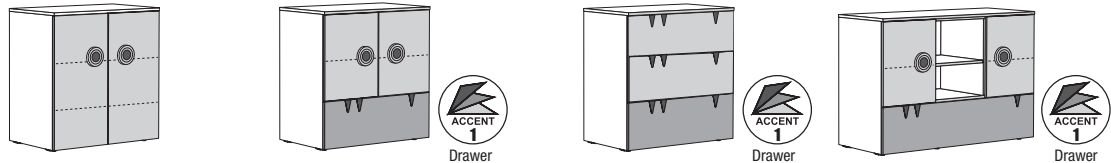

Baby's bed convertible to junior's bed

Reversible mattress:
baby's side: medium-soft
junior's side: firm

Article	Baby's bed		Mattress	
H x W x D in cm	88 x 80 x 144		for lying surface: 70 x 140 cm	
Order no./RRP *	Order no.	RRP *	Order no.	RRP *
	55883		588	

Chests

2 doors with 2 fitted shelves

2 doors with 1 fitted shelf, 1 drawer

3 drawers

2 doors with each 1 fitted shelf, 1 drawer, 2 open compartments

93.3 cm high
(95.1 cm high
incl. 1.8 cm high
plinth adjusters)