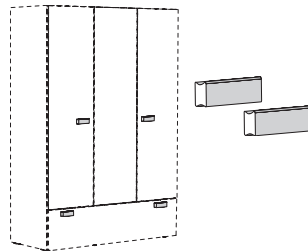

Planning chests

Planning step 1

Choice of unit
in the required version

Planning step 2

Choice of optional accessories
such as:

- Nappy-changing unit
- Nappy-changing surface
- Lower bookcase (only in combination with nappy-changing unit)
- Handle conversion set

Planning a wardrobe

Planning step 1

Choice of unit
in the required version

Planning step 2

Choice of optional accessories
such as:

- Handle conversion set
- Fitted shelves

Convertible baby's bed

Planning step 1

Convertible baby's bed ...
in the required version

Baby's bed incl. 3 times height adjustable base frame, detachable bars and convertible sides; lying surface: 70 x 140 cm. Optional mattress reversible: with medium-soft baby's side and firm junior's side