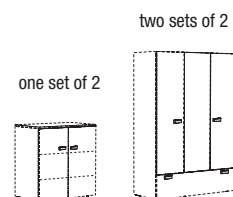

Accessories for wardrobes

Article	Fitted shelf for 45 cm width		Fitted shelf for 90 cm width	
Order no./RRP *	Order no.	RRP *	Order no.	RRP *
	540		590	

Handle conversion set for wardrobes and chests

Handle conversion set
consisting of 2 short rod handles
(aluminium silver-coloured)
– for wardrobes and chests

Examples of use

Article	Handle conversion set	
Order no./RRP *	Order no.	RRP *
	501	

Bookcase, wall shelf, wall hook

Wall hook in
knobs optics

Article	Bookcase		Wall shelf		Wall hook	
H x W x D in cm	173.8 x 45.5 x 33.5		32.2 x 90 x 23			
Order no./RRP *	Order no.	RRP *	Order no.	RRP *	Order no.	RRP *
Accents in snow white	51003		52903		500	
Accents in light rose	51004					
Accents in light blue	51005					