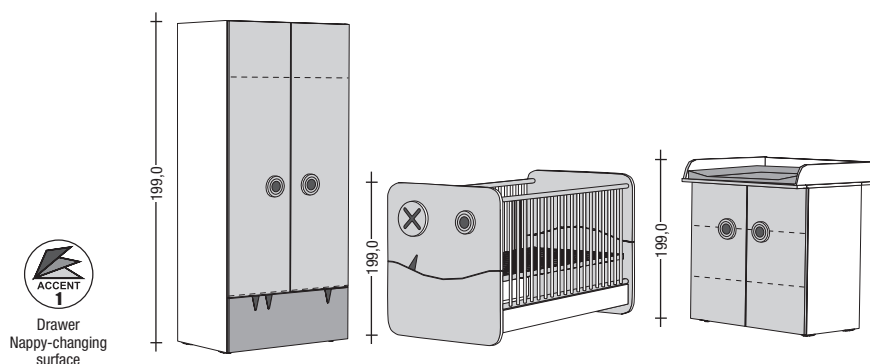

Special combinations

Special combinations are arrangements that are reduced in price. This price advantage is only available when the arrangement is ordered exactly as described. The special combinations can be enhanced by including accessories. These are charged extra.

ADVANTAGE!

1. Special combination consisting of:
2. Wardrobe with 2 doors and 1 drawer
   - Baby's bed incl. base frame
   - Chest with 2 doors, nappy-changing unit and nappy-changing surface

Article	Order no.	Special combination	RRP *
Order no./RRP *			
Accents in snow white, nappy-changing surface in light rose	990013		
Accents in snow white, nappy-changing surface in light blue	991013		
Accents and nappy-changing surface in light rose	990014		
Accents and nappy-changing surface in light blue	990015		

1. Special combination consisting of:
2. Wardrobe with 3 doors
   - Baby's bed incl. base frame
   - Chest with 3 drawers, nappy-changing unit and nappy-changing surface