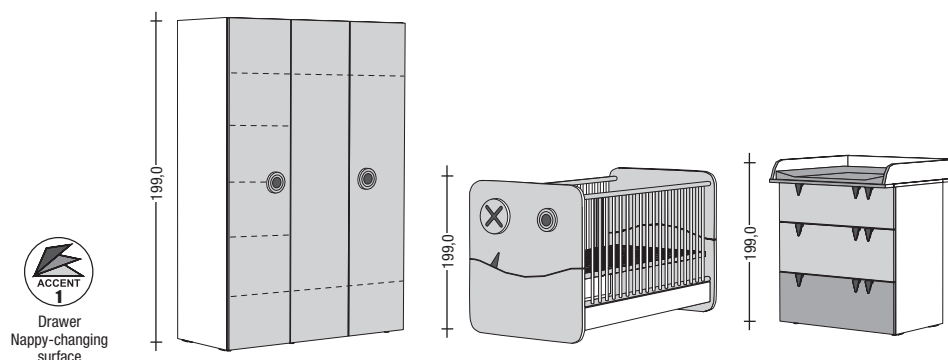

Article	Order no.	Special combination	RRP *
Order no./RRP *			
Accents in snow white, nappy-changing surface in light rose	990033		
Accents in snow white, nappy-changing surface in light blue	991033		
Accents and nappy-changing surface in light rose	990034		
Accents and nappy-changing surface in light blue	990035		

1. Special combination consisting of:
2. Wardrobe with 3 doors and 1 drawer
   - Baby's bed incl. base frame
   - Chest with 3 drawers, nappy-changing unit and nappy-changing surface