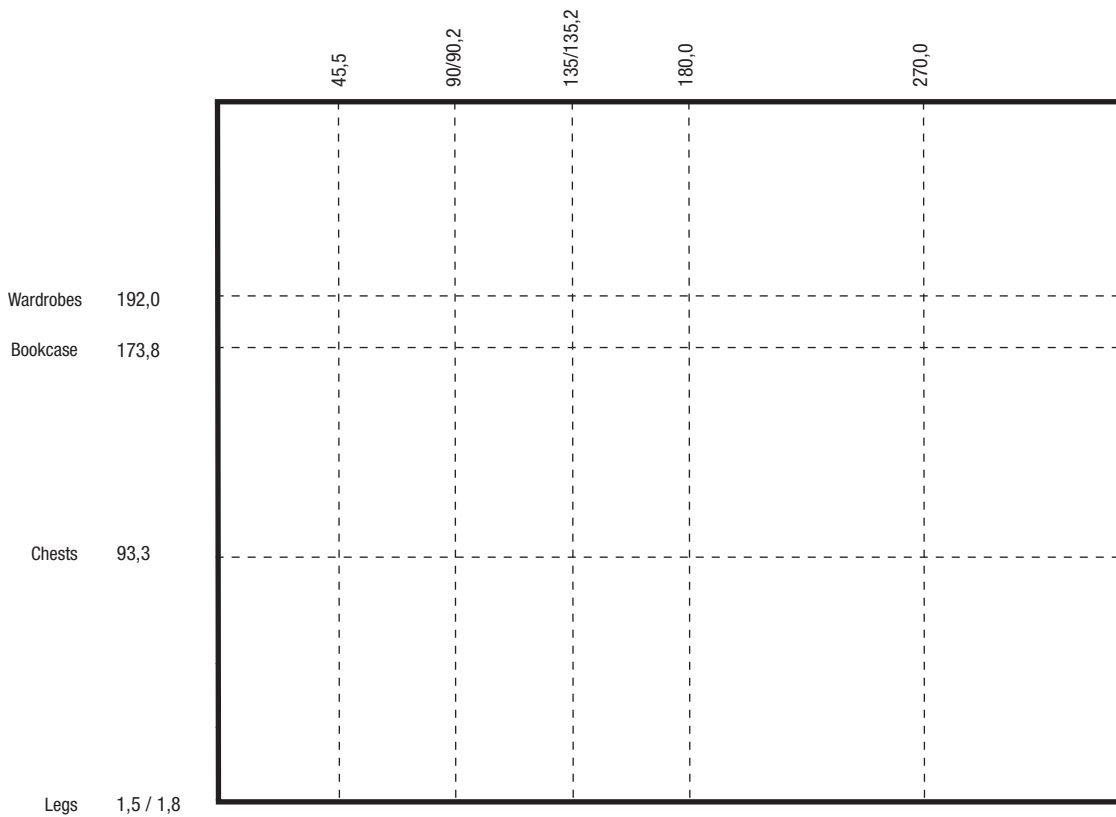

Important note!

Please do not forget to include the following details with each order. This avoids time-consuming correspondence and unnecessary delays in delivery.

Version(s)	Customer	Date	Commission