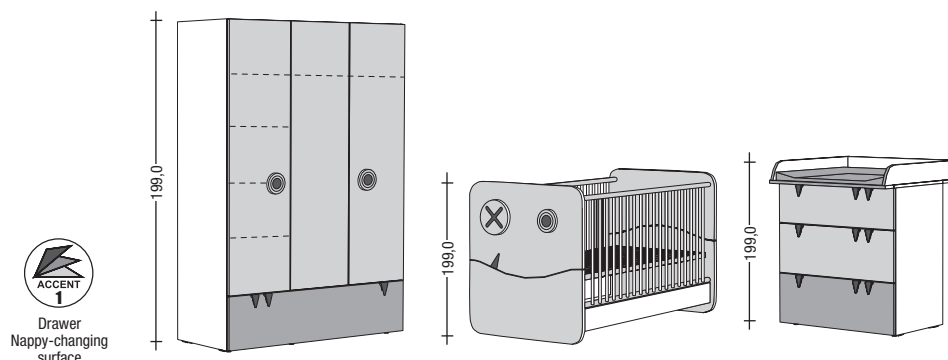

Article	Order no.	Special combination	RRP *
Order no./RRP *			
Accents in snow white, nappy-changing surface in light rose	990053		
Accents in snow white, nappy-changing surface in light blue	991053		
Accents and nappy-changing surface in light rose	990054		
Accents and nappy-changing surface in light blue	990055