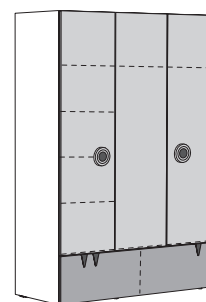

3 doors; interior fittings:
5 fitted shelves left,
2 fitted shelves and
1 clothes rod right

3 doors, 1 drawer; interior
fittings: 4 fitted shelves left,
1 fitted shelf and 1 clothes
rod right

192.0 cm high
(193.8 cm high
incl. 1.8 cm high
plinth adjusters)