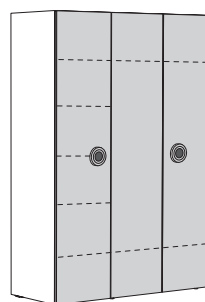

Article	Nappy-changing unit		Nappy-changing surface		Lower bookcase	
H x W x D in cm	14 x 90.2 x 80		6 x 85 x 70		93.3 x 18 x 22.5	
Order no./RRP *	Order no.	RRP *	Order no.	RRP *	Order no.	RRP *
Accents in snow white	51903				55113	
Accents in light rose			5994			
Accents in light blue			5995			

Versions Carcase and front

Snow white

Versions Accent

Snow white
Light rose
Light blue

Wardrobes

2 doors; interior fittings:
2 fitted shelves and
1 clothes rod

2 doors, 1 drawer; interior
fittings: 1 fitted shelf and
1 clothes rod

3 doors; interior fittings:
5 fitted shelves left,
2 fitted shelves and
1 clothes rod right

3 doors, 1 drawer; interior
fittings: 4 fitted shelves left,
1 fitted shelf and 1 clothes
rod right

192.0 cm high
(193.8 cm high
incl. 1.8 cm high
plinth adjusters)