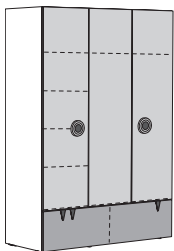

Planning a wardrobe

Planning step 1

Choice of unit
in the required version