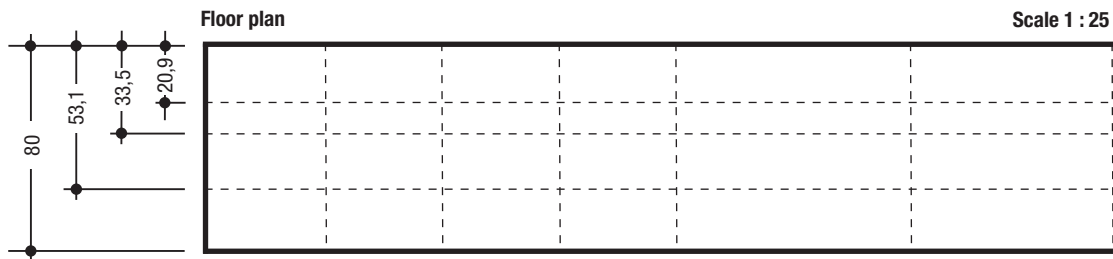

Important note!

Please do not forget to include the following details with each order. This avoids time-consuming correspondence and unnecessary delays in delivery.

Version(s)	Customer	Date	Commission